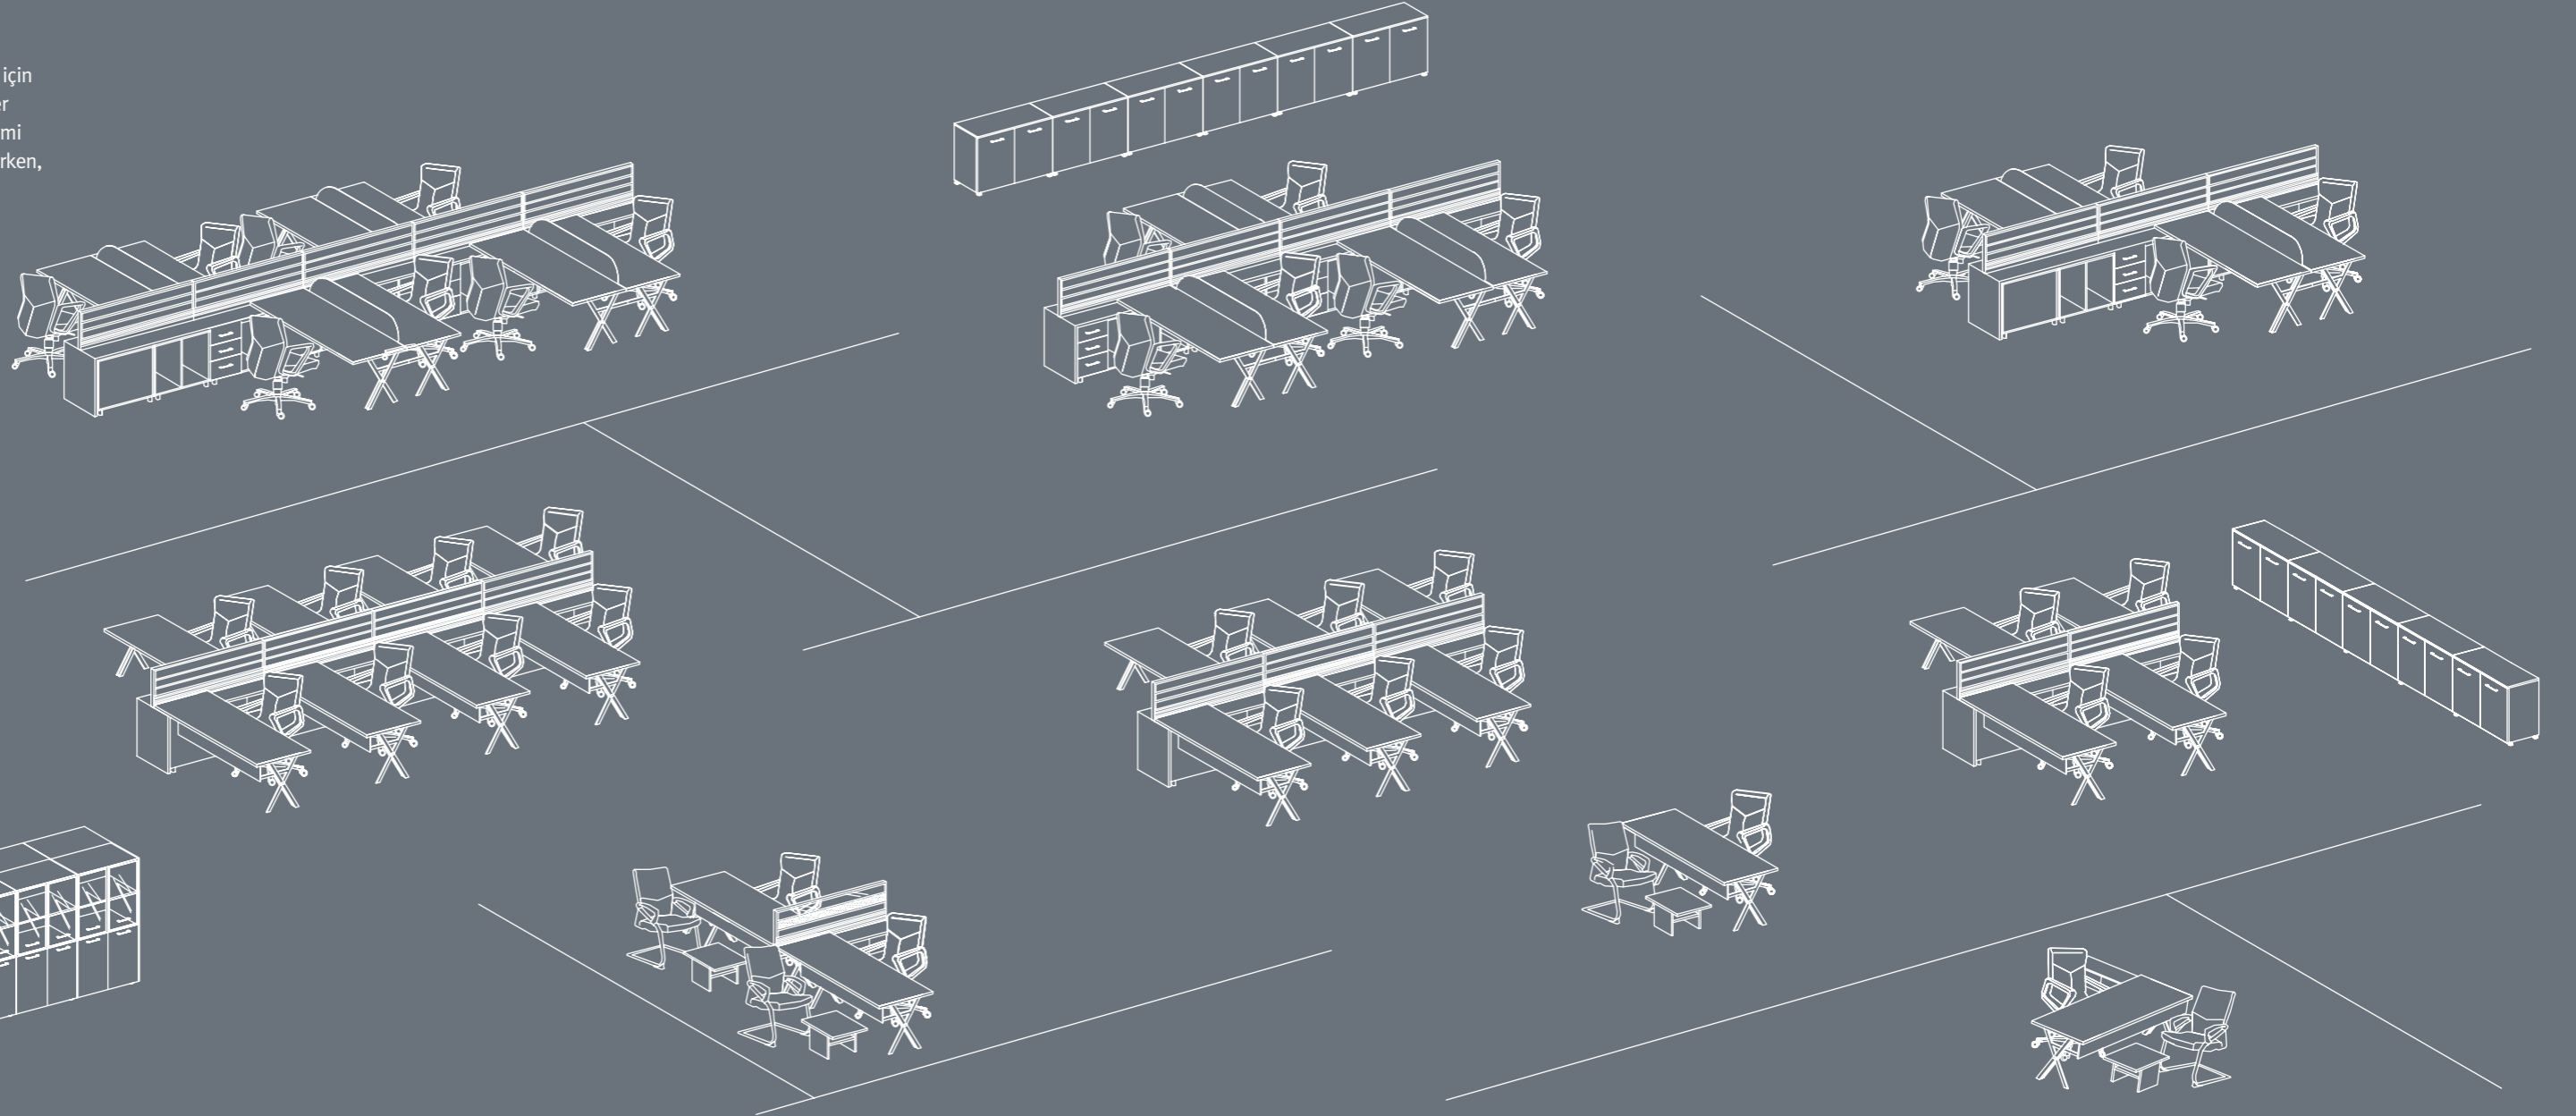

Rijit is the definition of new age office separation systems that create functional solutions. It provides modern workspaces in open offices with an original setup. With it's single, double, quadruple, multiple group options, its symmetrical and asymmetrical designs Rijit creates in-line and crossed setups.

Rijit designs orientation is towards thinking the needs of individuals, so it provides different alternatives to different needs. Hence with its inline caisson system, it opens up space in your work environment with multifunctional separator holder and separator itself.